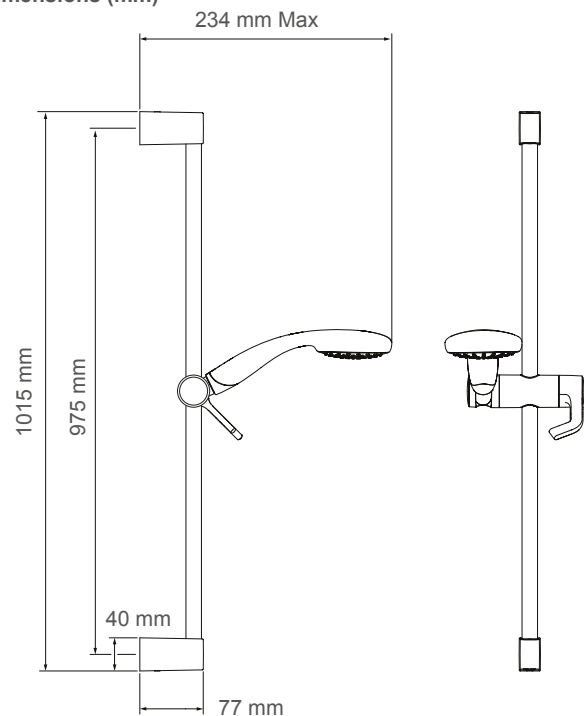

RADA SF1 20 EV
SHOWER KIT - SURFACE MOUNTED VALVES

- Single mode removable spray plate
- Silicone nozzle mat – removable for cleaning
- 1.5 m smooth, easy-clean hose
- Easy one-handed height adjustment of hand shower
- 1.0 m slide rail
- 8 L/min flow regulator supplied

Flow Diagram

Handset only with no Flow regulator

Handset only with 8L/min Flow regulator fitted

Specify as:

Rada SF1 20 EV (72965-CP)

Shower fittings kit with chrome hand shower, removable single mode spray plate, 1.5 m smooth hose, easy adjustable clamp bracket, hose retaining ring and 1.0 m slide rail.

Dimensions (mm)

TECHNICAL SPECIFICATION

Operation

Height of hand shower can be adjusted with one hand by lightly pressing on the clamp bracket lever control and moving up or down.

Approvals

WRAS
KIWA UK
KIWA NV - EN 1112 and EN 1113

Temperature

Maximum Hot Water – 60°C

Pressure Range

Minimum dynamic pressure: 0.2 bar
Maximum dynamic pressure: 3.0 bar

Connections

The shower hose terminates with a ½" BSP female thread.

Optional Flow Regulators (not supplied)