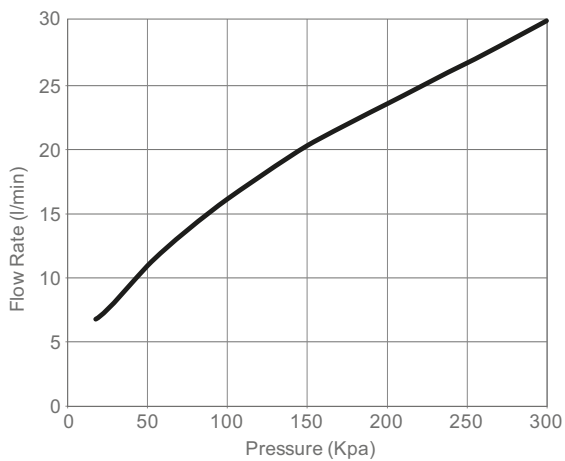

RADA SF1 20 EV
SHOWER KIT - SURFACE MOUNTED VALVES

- Single mode removable spray plate
- Silicone nozzle mat – removable for cleaning
- 1.5 m smooth, easy-clean hose
- Easy one-handed height adjustment of hand shower
- 1.0 m slide rail
- 8 L/min flow regulator supplied

Flow Diagram

Handset only with no Flow regulator

Handset only with 8L/min Flow regulator fitted

Specify as:

Rada SF1 20 EV (72965-CP)

Shower fittings kit with chrome hand shower, removable single mode spray plate, 1.5 m smooth hose, easy adjustable clamp bracket, hose retaining ring and 1.0 m slide rail.

Dimensions (mm)

TECHNICAL SPECIFICATION

Operation

Height of hand shower can be adjusted with one hand by lightly pressing on the clamp bracket lever control and moving up or down.

Approvals

WRAS
KIWA UK
KIWA NV - EN 1112 and EN 1113

Temperature

Maximum Hot Water – 60°C

Pressure Range

Minimum dynamic pressure: 0.2 bar
Maximum dynamic pressure: 3.0 bar

Connections

The shower hose terminates with a ½" BSP female thread.

Optional Flow Regulators (not supplied)