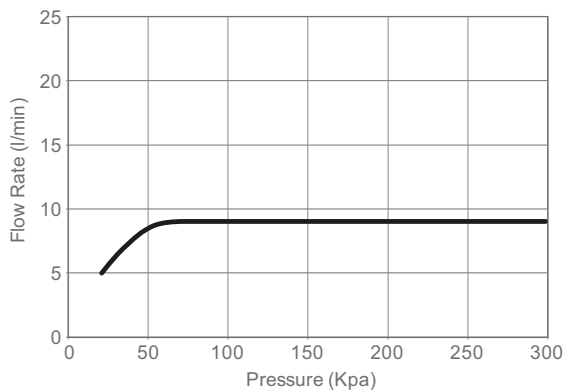

RADA SF1 20 EV
SHOWER KIT - SURFACE MOUNTED VALVES

- Single mode removable spray plate
- Silicone nozzle mat – removable for cleaning
- 1.5 m smooth, easy-clean hose
- Easy one-handed height adjustment of hand shower
- 1.0 m slide rail
- 8 L/min flow regulator supplied

Flow Diagram

Handset only with no Flow regulator

Handset only with 8L/min Flow regulator fitted

Specify as:

Rada SF1 20 EV (72965-CP)

Shower fittings kit with chrome hand shower, removable single mode spray plate, 1.5 m smooth hose, easy adjustable clamp bracket, hose retaining ring and 1.0 m slide rail.

Dimensions (mm)

TECHNICAL SPECIFICATION

Operation

Height of hand shower can be adjusted with one hand by lightly pressing on the clamp bracket lever control and moving up or down.

Approvals

WRAS
KIWA UK
KIWA NV - EN 1112 and EN 1113

Temperature

Maximum Hot Water – 60°C

Pressure Range

Minimum dynamic pressure: 0.2 bar
Maximum dynamic pressure: 3.0 bar

Connections

The shower hose terminates with a ½" BSP female thread.

Optional Flow Regulators (not supplied)