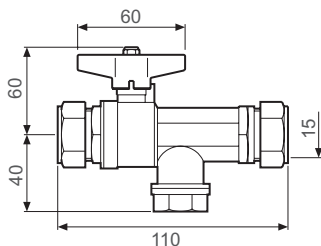

MEYNELL ACCESSORIES - ISOLATING VALVES

- Service/isolation valves are recommended by the WRAS (Water Regulations Advisory Scheme)
- Supplied in pairs (red lever/blue lever)
- Available for 15 mm and 22 mm pipework

Dimensions (mm)

1/2" Isolating Valves

3/4" Isolating Valves

1/2" Isolating Valves

3/4" Isolating Valves

Specify as: Meynell 15 mm Isolation/Strainer Unit (SPVE0018J)

Pair of Meynell Isolator/Strainer Units with 15 mm compression connections.

Specify as: Meynell 22 mm Isolation/Strainer Unit (SPVE0017J)

Pair of Meynell Isolator/Strainer Units with 22 mm compression connections.

Specify as: Meynell 15 mm Isolation/Strainer Check Valve Unit (SPVE0016J)

Pair of Meynell Isolator/Strainer/Check Valve Units with 15 mm compression connections.

TECHNICAL SPECIFICATION

Installation and Maintenance

Please refer to the appropriate Product Manual.

Connections

Inlets: 15 mm or 22 mm compression.