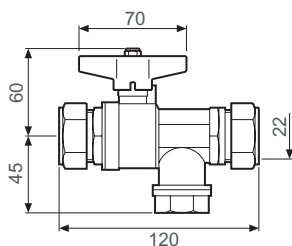

MEYNELL ACCESSORIES - ISOLATING VALVES

- Service/isolation valves are recommended by the WRAS (Water Regulations Advisory Scheme)
- Supplied in pairs (red lever/blue lever)
- Available for 15 mm and 22 mm pipework

Dimensions (mm)

1/2" Isolating Valves

3/4" Isolating Valves

1/2" Isolating Valves

3/4" Isolating Valves

Specify as: Meynell 15 mm Isolation/Strainer Unit (SPVE0018J)

Pair of Meynell Isolator/Strainer Units with 15 mm compression connections.

Pair of Meynell Isolator/Strainer/Check Valve Units with 15 mm compression connections.

TECHNICAL SPECIFICATION

Installation and Maintenance

Please refer to the appropriate Product Manual.

Connections

Inlets: 15 mm or 22 mm compression.