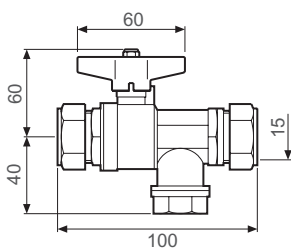

MEYNELL ACCESSORIES - ISOLATING VALVES

- Service/isolation valves are recommended by the WRAS (Water Regulations Advisory Scheme)
- Supplied in pairs (red lever/blue lever)
- Available for 15 mm and 22 mm pipework

Dimensions (mm)

1/2" Isolating Valves

3/4" Isolating Valves

1/2" Isolating Valves

3/4" Isolating Valves

Specify as: Meynell 15 mm Isolation/Strainer Unit (SPVE0018J)

Pair of Meynell Isolator/Strainer Units with 15 mm compression connections.

Specify as: Meynell 22 mm Isolation/Strainer Unit (SPVE0017J)

Pair of Meynell Isolator/Strainer Units with 22 mm compression connections.

Specify as: Meynell 15 mm Isolation/Strainer Check Valve Unit (SPVE0016J)

Pair of Meynell Isolator/Strainer/Check Valve Units with 15 mm compression connections.

TECHNICAL SPECIFICATION

Installation and Maintenance

Please refer to the appropriate Product Manual.

Connections

Inlets: 15 mm or 22 mm compression.