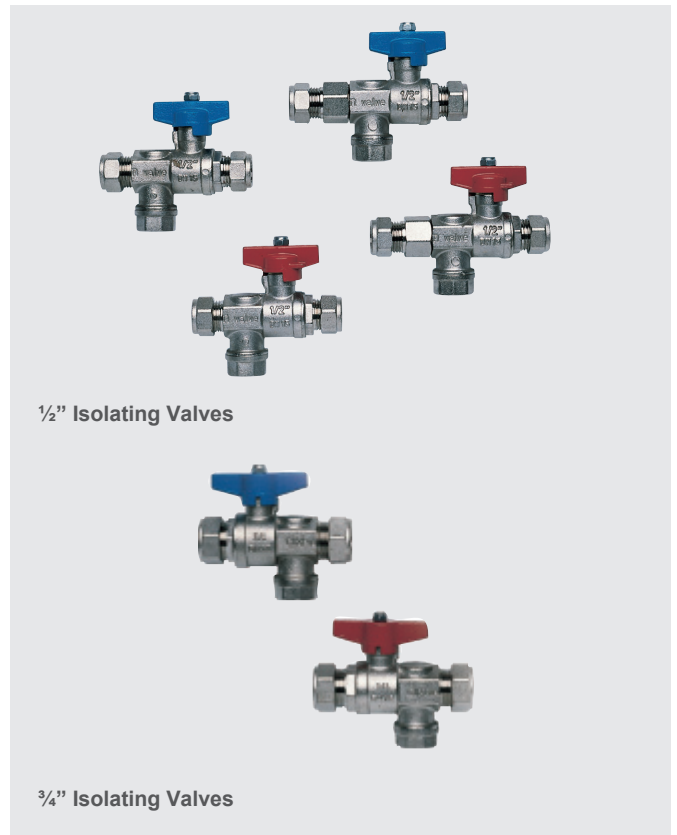

MEYNELL ACCESSORIES - ISOLATING VALVES

- Service/isolation valves are recommended by the WRAS (Water Regulations Advisory Scheme)
- Supplied in pairs (red lever/blue lever)
- Available for 15 mm and 22 mm pipework

Dimensions (mm)

1/2" Isolating Valves

3/4" Isolating Valves

1/2" Isolating Valves

3/4" Isolating Valves

Specify as: Meynell 15 mm Isolation/Strainer Unit (SPVE0018J)

Pair of Meynell Isolator/Strainer Units with 15 mm compression connections.

Specify as: Meynell 22 mm Isolation/Strainer Unit (SPVE0017J)

Pair of Meynell Isolator/Strainer Units with 22 mm compression connections.

Specify as: Meynell 15 mm Isolation/Strainer Check Valve Unit (SPVE0016J)

Pair of Meynell Isolator/Strainer/Check Valve Units with 15 mm compression connections.

TECHNICAL SPECIFICATION

Installation and Maintenance

Please refer to the appropriate Product Manual.

Connections

Inlets: 15 mm or 22 mm compression.